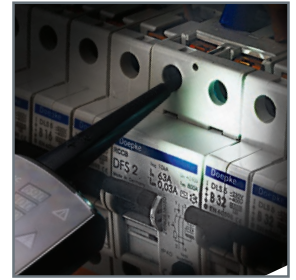

## The **KT1780** - The **UK Specific** Voltage Tester with **LED display**

- NEW Clear oversize LEDs
- NEW Bright torch light
- NEW Clear audible tone
- NEW UK Specific probe tips
- Complies to the latest International Standards

### Clear Indication

Indication lights shine through voltage level

### Slender Probes

Fits into recessed terminals such as RCBOs without unscrewing any caps